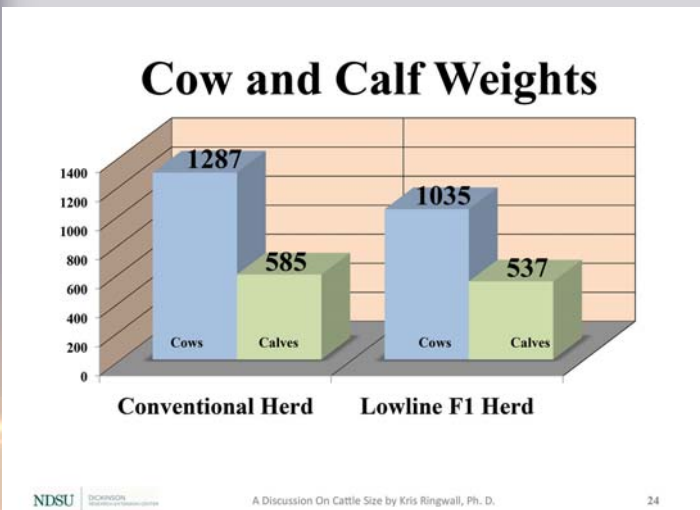

found they show an increase of 37% in pounds of beef (weaning weight) produced per acre when using Lowline Moderator females bred to Red Angus bulls. These slides are from Dr. Kris Ringwall's presentation on the research.

NDSU DICKINSON RESEARCH EXTENSION CENTER

A Discussion On Cattle Size

Kris A. Ringwall, Ph. D.
Extension Beef Specialist
North Dakota State University

What Is Right For The Beef Business?

Let's continue the story . . .

Cow size and calf birth size

2011 calves

Cow group	No.	Calving Date	Calf BW	Cow Wt
Conventional cows	68	1-Apr	91	1358
Lowline F1 cows	53	17-Mar	68	999

NDSU DICKINSON A Discussion On Cattle Size by Kris Ringwall, Ph. D. 23