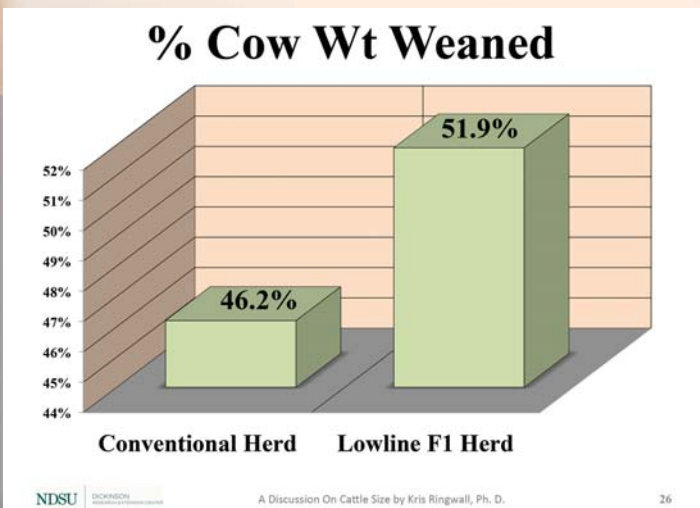

The NDSU Dickinson Research Extension Center has done extensive research on calving ease using Lowline bulls on first-calf heifers and on the performance of the resulting calves in the mainstream market. They then concentrated on studying halfblood (Moderator) Lowline females and

found they show an increase of 37% in pounds of beef (weaning weight) produced per acre when using Lowline Moderator females bred to Red Angus bulls. These slides are from Dr. Kris Ringwall's presentation on the research.

NDSU DICKINSON RESEARCH EXTENSION CENTER

A Discussion On Cattle Size

Kris A. Ringwall, Ph. D.
Extension Beef Specialist
North Dakota State University

What Is Right For The Beef Business?

Let's continue the story . . .

Cow size and calf birth size

2011 calves

Cow group	No.	Calving Date	Calf BW	Cow Wt
Conventional cows	68	1-Apr	91	1358
Lowline F1 cows	53	17-Mar	68	999

NDSU DICKINSON A Discussion On Cattle Size by Kris Ringwall, Ph. D. 23