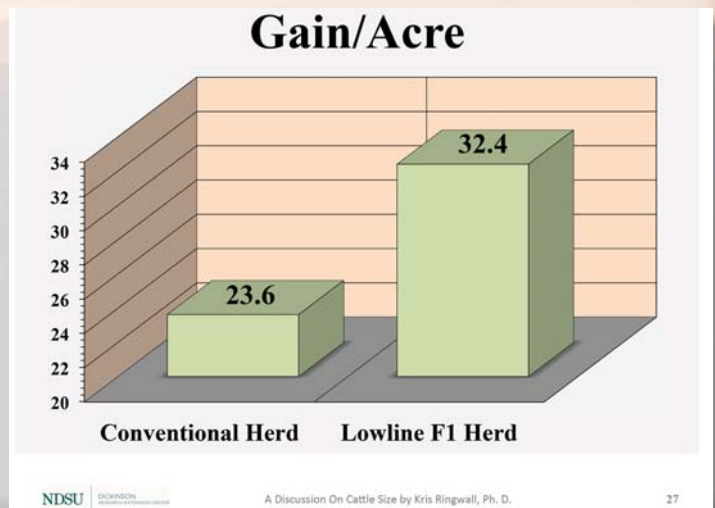

found they show an increase of 37% in pounds of beef (weaning weight) produced per acre when using Lowline Moderator females bred to Red Angus bulls. These slides are from Dr. Kris Ringwall's presentation on the research.

NDSU DICKINSON RESEARCH EXTENSION CENTER

A Discussion On Cattle Size

Kris A. Ringwall, Ph. D.
Extension Beef Specialist
North Dakota State University

What Is Right For The Beef Business?

Let's continue the story . . .

Cow size and calf birth size

2011 calves

Cow group	No.	Calving Date	Calf BW	Cow Wt
Conventional cows	68	1-Apr	91	1358
Lowline F1 cows	53	17-Mar	68	999

NDSU DICKINSON A Discussion On Cattle Size by Kris Ringwall, Ph. D. 23