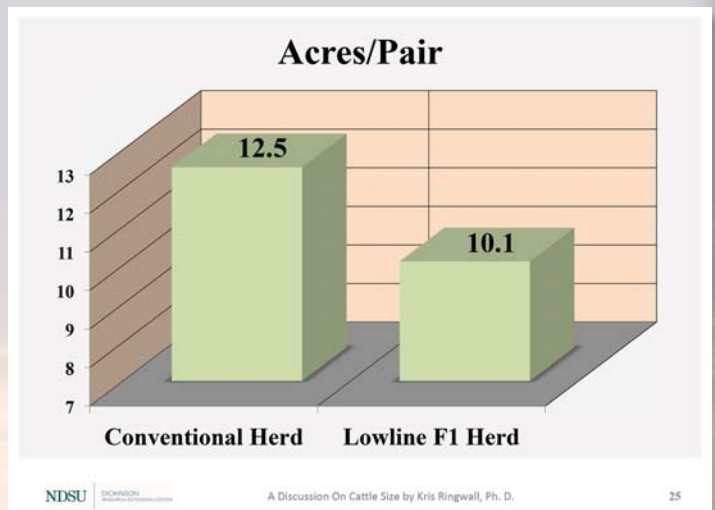

found they show an increase of 37% in pounds of beef (weaning weight) produced per acre when using Lowline Moderator females bred to Red Angus bulls. These slides are from Dr. Kris Ringwall's presentation on the research.

NDSU DICKINSON RESEARCH EXTENSION CENTER

A Discussion On Cattle Size

Kris A. Ringwall, Ph. D.
Extension Beef Specialist
North Dakota State University

What Is Right For The Beef Business?

Let's continue the story . . .

Cow size and calf birth size

2011 calves

Cow group	No.	Calving Date	Calf BW	Cow Wt
Conventional cows	68	1-Apr	91	1358
Lowline F1 cows	53	17-Mar	68	999

NDSU DICKINSON A Discussion On Cattle Size by Kris Ringwall, Ph. D. 23